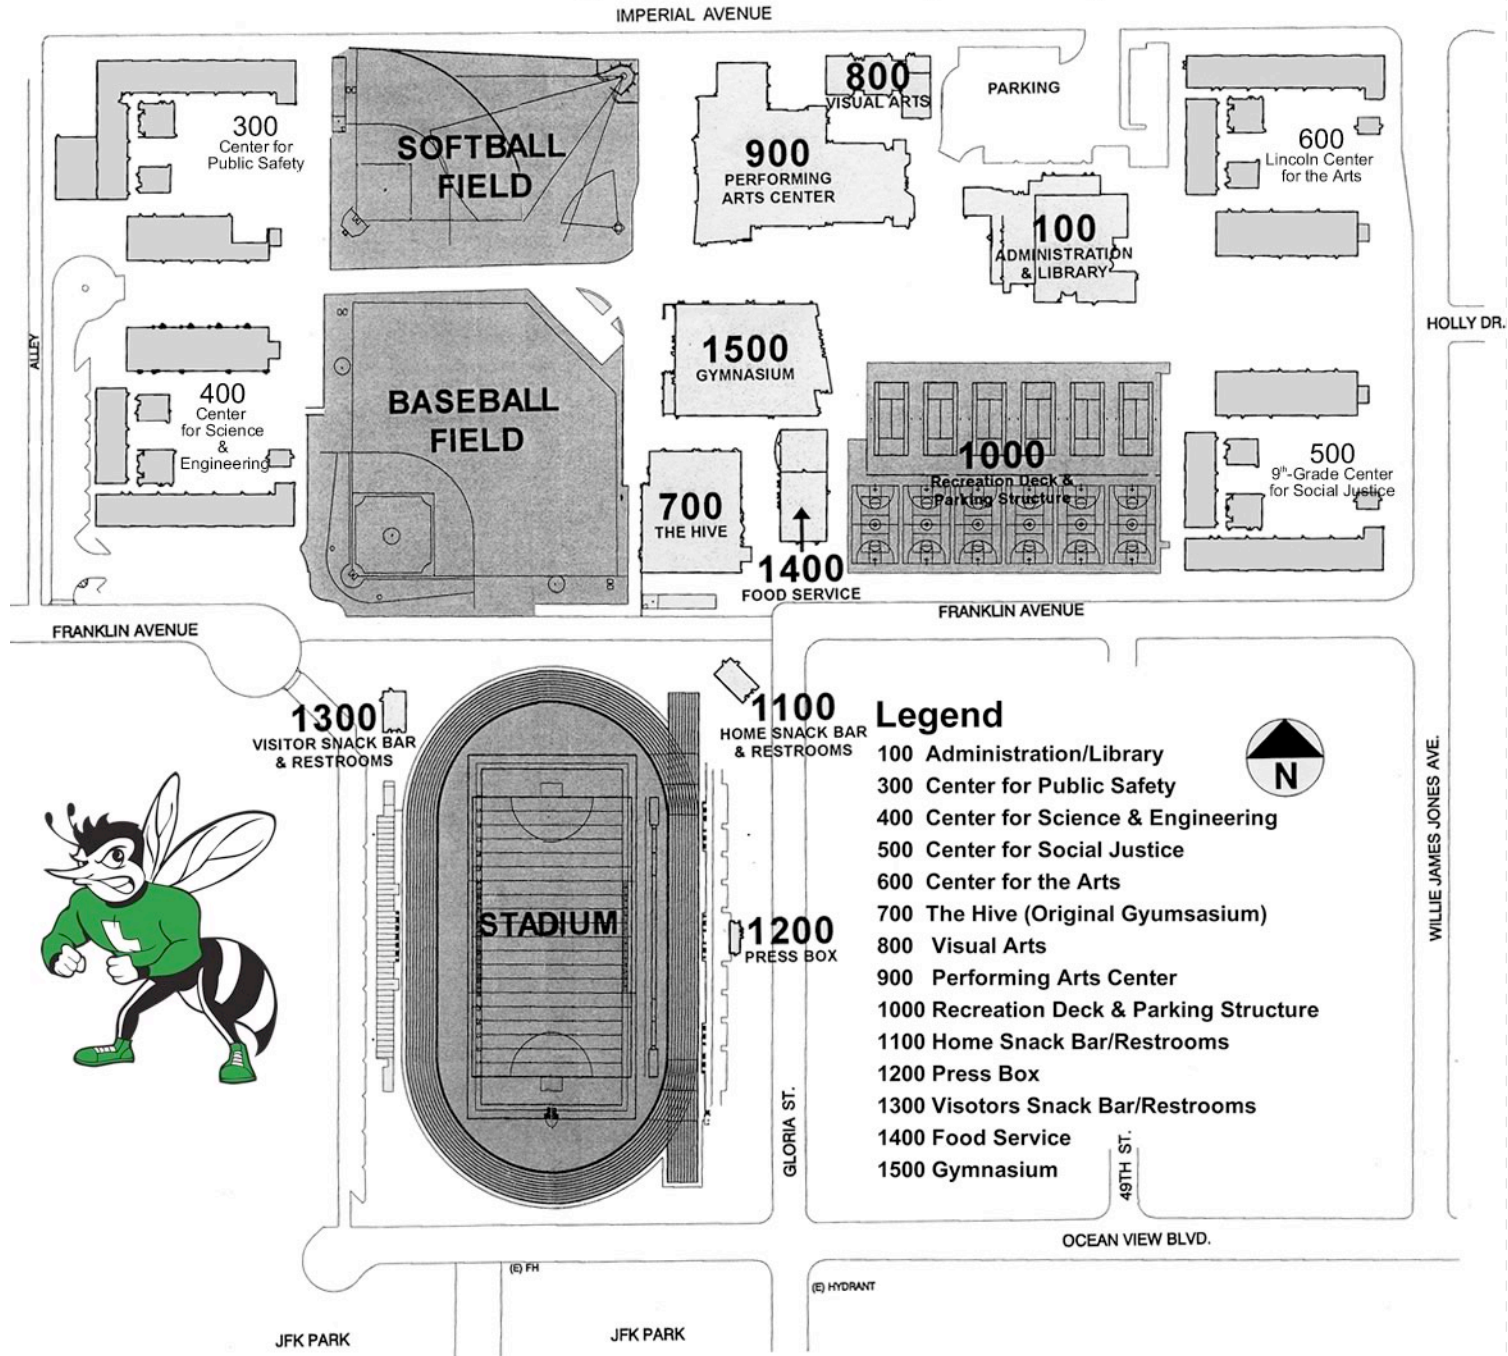

Lincoln High School Campus Map

Legend

- 100 Administration/Library
- 300 Center for Public Safety
- 400 Center for Science & Engineering
- 500 Center for Social Justice
- 600 Center for the Arts
- 700 The Hive (Original Gymsasium)
- 800 Visual Arts
- 900 Performing Arts Center
- 1000 Recreation Deck & Parking Structure
- 1100 Home Snack Bar/Restrooms
- 1200 Press Box
- 1300 Visitors Snack Bar/Restrooms
- 1400 Food Service
- 1500 Gymnasium

JFK PARK

JFK PARK

(6) FH

(6) HYDRANT